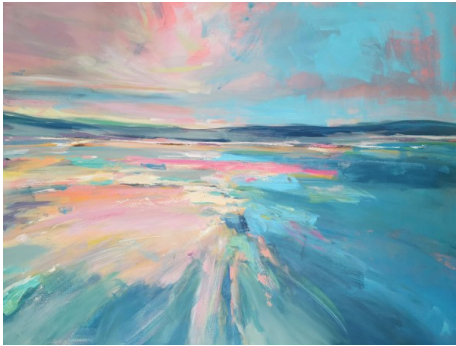

Works available by Mary McDonald

**Mary McDonald**  
*A Warm Embrace*  
Acrylic on canvas  
Framed Size: 93 x 123 cm

£ 1,750.00

**Mary McDonald**  
*Conversations with the Water, Elie*  
Oil on canvas  
Framed Size: 106 x 136 cm

£ 1,750.00

**Mary McDonald**  
*Dundee Marmalade Pot*  
Acrylic on canvas  
Framed Size: 115 x 89 cm

£ 1,450.00

**Mary McDonald**  
*Evening Reflections*  
Mixed media on panel  
Framed Size: 30 x 30 cm

£ 165.00