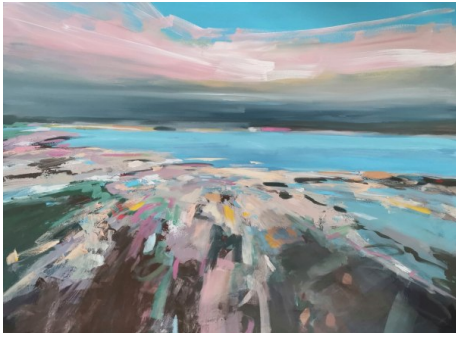

Works available by Mary McDonald

**Mary McDonald**  
*A Warm Embrace*  
Acrylic on canvas  
Framed Size: 93 x 123 cm

£ 1,750.00

**Mary McDonald**  
*Conversations with the Water, Elie*  
Oil on canvas  
Framed Size: 106 x 136 cm

£ 1,750.00

**Mary McDonald**  
*Dundee Marmalade Pot*  
Acrylic on canvas  
Framed Size: 115 x 89 cm

£ 1,450.00

**Mary McDonald**  
*Evening Reflections*  
Mixed media on panel  
Framed Size: 30 x 30 cm

£ 165.00

**Mary McDonald**  
*Everything Dances*  
Acrylic on canvas  
Framed Size: 93 x 123 cm

£ 1,750.00

**Mary McDonald**  
*Healing Blue Sky*  
Acrylic on canvas  
Framed Size: 89 x 89 cm

£ 1,250.00

**Mary McDonald**  
*Last Years, Delightful Leggy  
Cyclamen*  
Oil on panel  
Framed Size: 46 x 46 cm