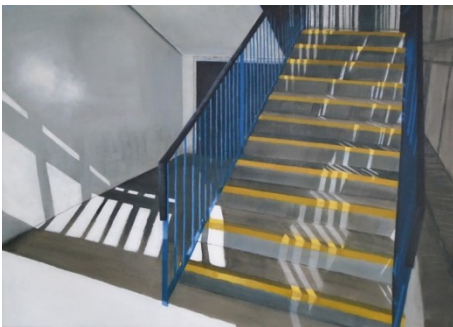

£ 625.00

**Lindsey Lavender**  
*Span*  
Acrylic on paper  
Framed Size: 48 x 39 cm

£ 625.00

**Lindsey Lavender**  
*Balance*  
Acrylic and oil on canvas  
Framed Size: 94 x 68 cm

£ 2,125.00

**Lindsey Lavender**  
*Sol*  
Acrylic and oil on canvas  
Framed Size: 68 x 94 cm