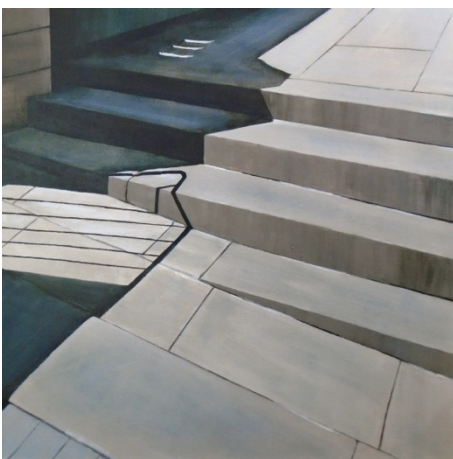

Lindsey Lavender
Level
Acrylic and oil on canvas
Framed Size: 65 x 64 cm

£ 1,875.00